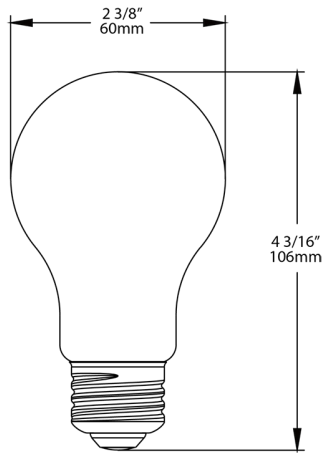

3 years

Optical

Beam Angle:

360°

Shipping Information

Case Dimensions:

10.83 x 8.15 x 5.12

Pallet Quantity of Pieces:

1512

Pallet Dimensions:

38.43 x 44.02 x 37.2

Construction

MOL:

4.17"

MOD:

2.36"

Dimensions

Features

Available in classic candle, globe, A and Edison shapes

Offered in both clear and frosted models

Lasts up to 13.7 years at 3 hours per day