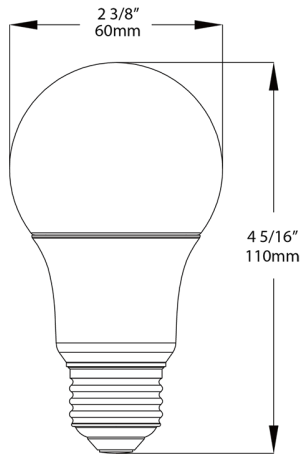

Lamp Type:

A Series Bulb

Bulb Type:

A19

Base Type:

E26, Medium Screw Base

Material:

Plastic

Optical

Beam Angle:

230°

Shipping Information

Case Dimensions:

10 x 7.559 x 5.118

Pallet Quantity of Pieces:

2592

Pallet Dimensions:

45.35 x 40 x 46.06

Construction

MOL:

4.41"

MOD:

2.4"

Dimensions