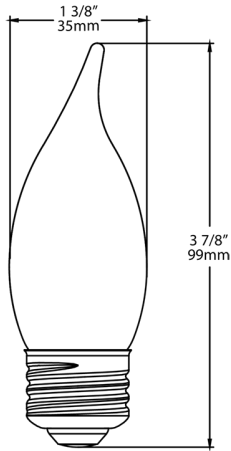

3 years

Optical

Beam Angle:

360°

Shipping Information

Case Dimensions:

6.5 x 4.92 x 5.12

Pallet Quantity of Pieces:

4452

Pallet Dimensions:

38.43 x 46.3 x 37.2

Construction

MOL:

3.9"

MOD:

1.38"

Dimensions

Features

Available in classic candle, globe, A and Edison shapes

Lasts up to 13.7 years at 3 hours per day

Suitable for use in enclosed fixtures