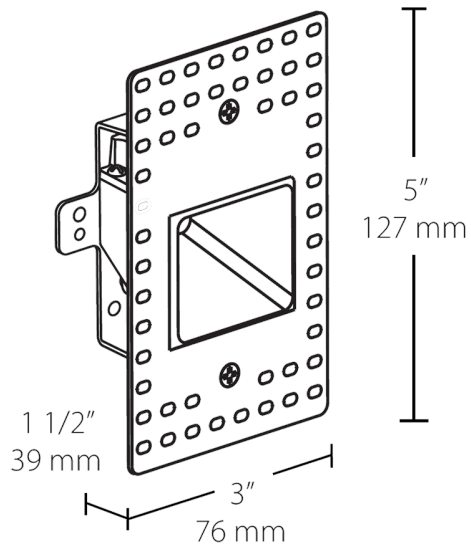

Lifespan:

100,000-hour LED lifespan based on IES LM-80 results and TM-21 calculations.

Other

Trim:

1/2" Trim

Mounting:

Recessed junction box. Vertical models.

Warranty:

Dimensions

Features

- Easy installation into a recessed 2" x 4" job
- Deep regress of light source eliminates glare
- Concealed hardware for a clean, sophisticated look
- Suitable for both indoor and outdoor use
- 5 year warranty