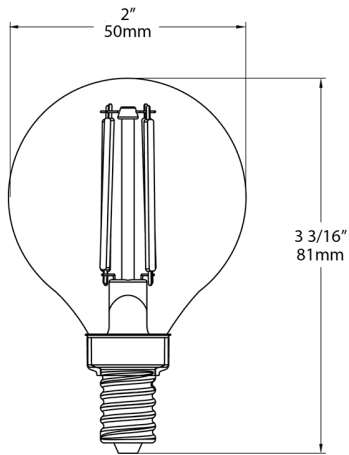

3 years

Optical

Beam Angle:

360°

Shipping Information

Case Dimensions:

9.02 x 6.81 x 4.33

Pallet Quantity of Pieces:

2592

Pallet Dimensions:

39.06 x 45.67 x 36.22

Construction

MOL:

3.19"

MOD:

1.97"

Dimensions

Features

Available in classic candle, globe, A and Edison shapes

Lasts up to 13.7 years at 3 hours per day

Suitable for use in enclosed fixtures