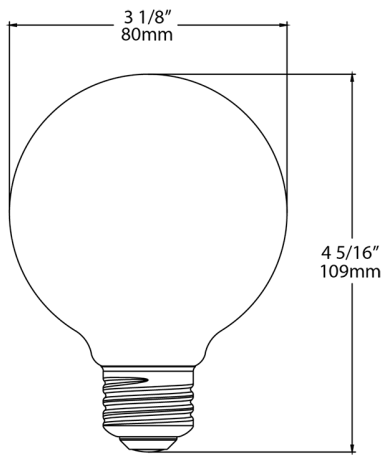

3 years

Optical

Beam Angle:

360°

Shipping Information

Case Dimensions:

10.35 x 6.97 x 5.71

Pallet Quantity of Pieces:

792

Pallet Dimensions:

42.52 x 38.5 x 39.45

Construction

MOL:

4.29"

MOD:

3.15"

Dimensions

Features

Available in classic candle, globe, A and Edison shapes

Offered in both clear and frosted models

Lasts up to 13.7 years at 3 hours per day