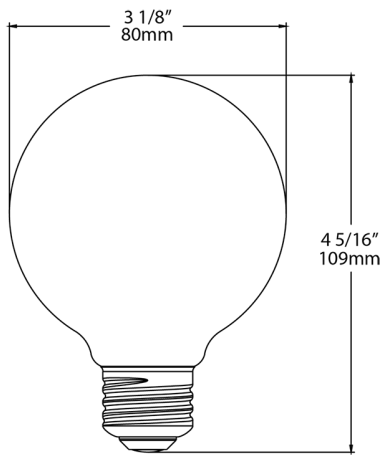

3 years

Optical

Beam Angle:

360°

Shipping Information

Case Dimensions:

10.35 x 6.97 x 5.71

Pallet Quantity of Pieces:

792

Pallet Dimensions:

42.52 x 38.5 x 39.45

Construction

MOL:

4.29"

MOD:

3.15"

Dimensions

Features

Available in classic candle, globe, A and Edison shapes

Lasts up to 13.7 years at 3 hours per day

Suitable for use in enclosed fixtures