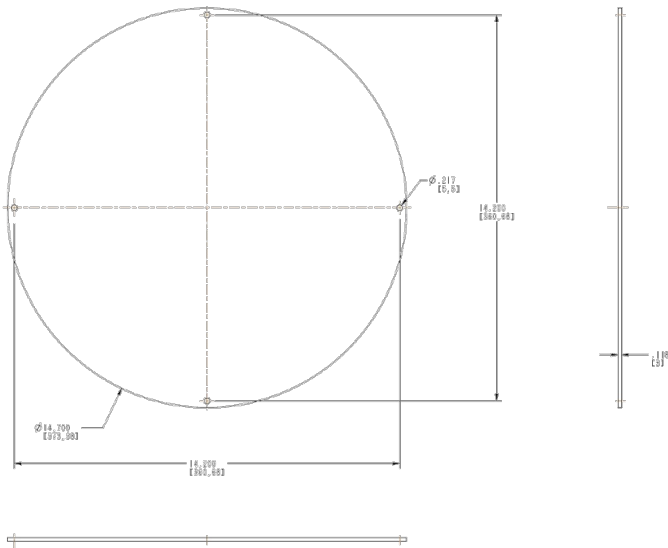

Project:	Type:
Prepared By:	Date:

Technical Specifications

Other

Description:

Guard polyshield for highbay 78W LED with stainless steel screws.

Dimensions

Features

Fully compatible with BAYLED and AISLED fixtures

Commercial grade

For assistance in ordering please contact RAB customer service 1 888-RAB-1000

Ordering Matrix

Family	Compatibility	Voltage Amps	Material
GDBAYLED	78 = 78W BAYLED 78W = 78W BAYLED	800 = 800VA	W = Wire P = Polyshield FP = Frosted Polyshield