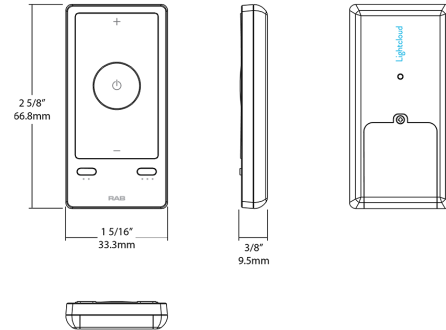

Case and Pallet Dimensions

	QTY	LENGTH (in)	WIDTH (in)	HEIGHT (in)
CASE	64	23.49	13.49	8.48
PALLET	1	47.28	39.4	42.72

Dimension

Features

- Direct Connect to the Lightcloud Blue mobile app via Bluetooth, no Gateway or Hub required
- Use a mobile device to assign the Areas or lights that the Remote will control
- Includes decorator wall plate that can be installed on any surface or replace an existing light switch
- Easily control up to 3 Areas for On/Off, Dim Level, and Color Temperature
- Programmable function buttons make it easy to customize

Ordering Matrix

Family

LCBLUEREMOTE/W