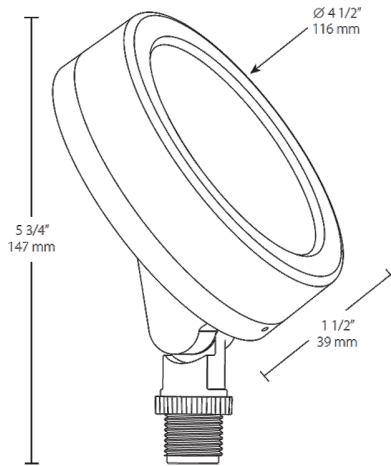

Other

Equivalency:

The LESLIE Economy Bullet is equivalent to 75W halogen BR30 wide flood.

5 Yr Limited Warranty:

Fixture operation and paint finish are covered for a period of 5 years.

Dimensions

Features

- Equivalent to 75W halogen BR30 wide flood
- Wide 6H x 6V distribution
- Diffused lens for smooth, even light distribution
- Energy Star® certified
- Very low profile
- Adjustable knuckle
- 60,000-Hour LED lifespan