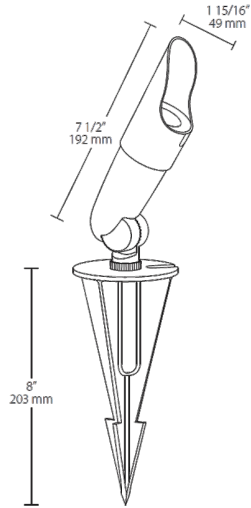

Dimensions

Features

- Compatible with 12VAC systems
- Includes 8" ground spike
- Equivalent to 20W halogen landscape lights
- 100,000-Hour lifespan

Ordering Matrix

Family	Wattage	Color Temp	Finish
LFLED	6LV	YY	D
	6 = 6W 12VAC	YY = 2700K (Residential Warm)	A = Bronze B = Black D = Sand W = White VG = Verde Green