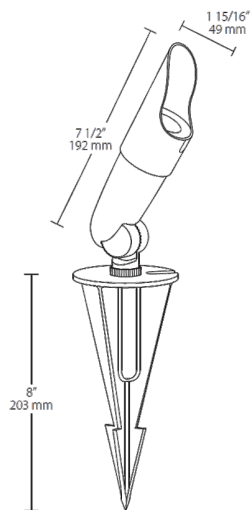

Dimensions

Features

- Compatible with 12VAC systems
- Includes 8" ground spike
- Equivalent to 20W halogen landscape lights
- 100,000-Hour lifespan

Ordering Matrix

Family	Wattage	Color Temp	Finish
LFLED	6LV 6 = 6W 12VAC	YY YY = 2700K (Residential Warm)	VG A = Bronze B = Black D = Sand W = White VG = Verde Green