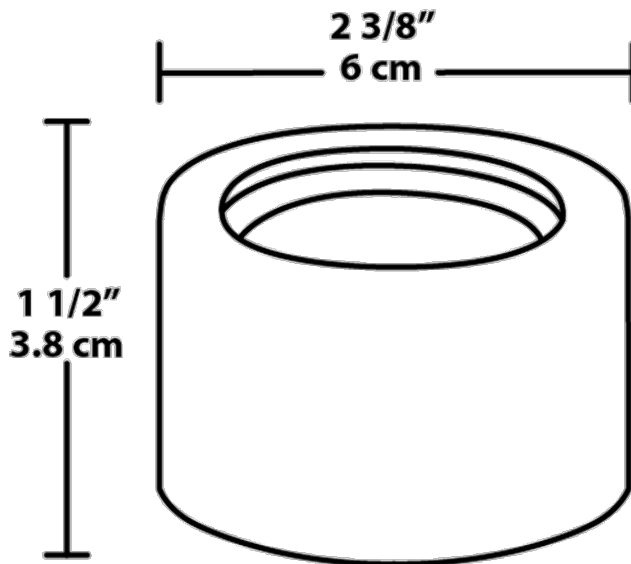

Accessorize your LFLED with a NEMA Type: 3H x 3V or 3H x 2V spot lens.

Color: Brass

Weight: 0.5 lbs

Project:	Type:
Prepared By:	Date:

Driver Info		LED Info	
Type:	Constant Current	Watts:	0W
120V:	N/A	Color Temp:	N/A
208V:	N/A	Color Accuracy:	N/A
240V:	N/A	L70 Lifespan:	N/A
277V:	N/A	Lumens:	N/A
Input Watts:	0W	Efficacy:	N/A
Efficiency:	N/A		

Compatible with

Dimensions

Features

Microprismatic diffusion lens for smooth and even light distribution

Precision die-cast aluminum housing

5-Year warranty

Ordering Matrix

Family	Watts	Finish
LSLFLED		
	Blank = 5W 8 = 8W	A = Bronze W = White B = Black VG = Verde Green BR = Brass