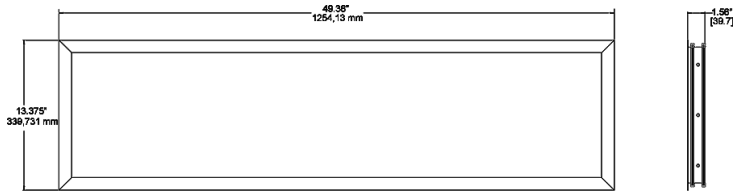

RMKPANEL1X4

Project:	Type:
Prepared By:	Date:

Recessed mounting kits for drywall ceilings.

Color: White

Weight: 7.5 lbs

Technical Specifications

Construction

Construction:

Other

Description:

LPANEL 1X4 recessed mounting kit for drywall ceilings

Dimensions

ROUGH IN CUT OUT
12 5/8" X 48 5/8"