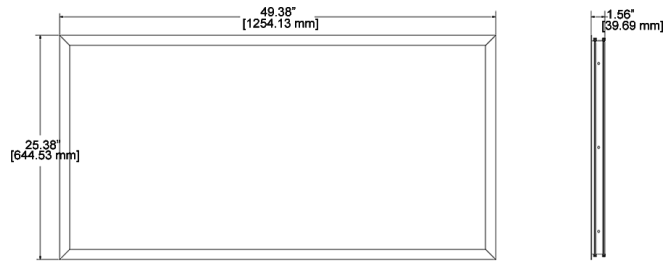

## Dimensions

ROUGH IN CUT OUT  
24 5/8" X 48 5/8"