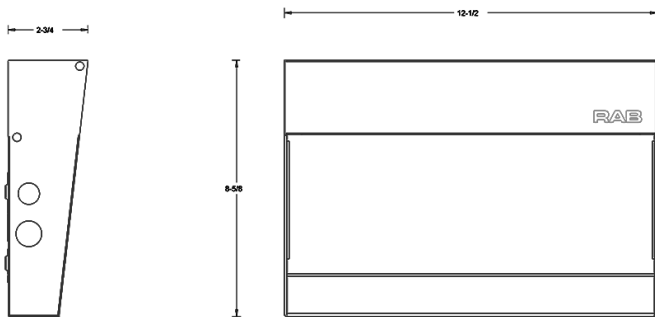

Dimensions

Features

- Ultra-economy wall pack with a sleek, contemporary look
- Covers footprint of medium-sized HID wall packs
- Available in various lumen packages

Ordering Matrix

Family	Lumen Package	Color Temp	Options
W17	55L	N	
	30L = Small (2900lm, 30W) 36L = Small (3600lm, 33W) 55L = Medium (5500lm, 50W) 75L = Medium (7500lm, 69W) 90L = Medium (9000lm, 86W) 150L = Large (15000lm, 139W)	Blank = 5000K (Cool) N = 4000K (Neutral) Y = 3000K (Warm)	Blank = No Option /PCU = 120-277V Button Photocell