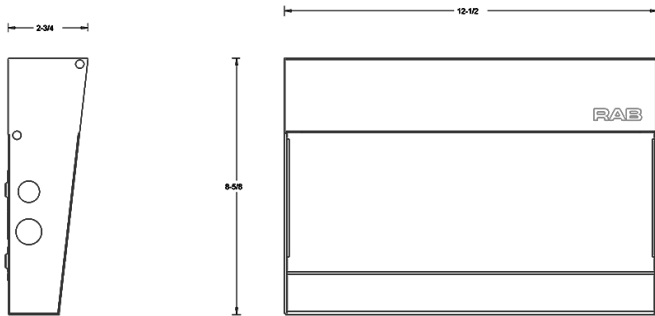

Dimensions

Features

- Ultra-economy wall pack with a sleek, contemporary look
- Covers footprint of medium-sized HID wall packs
- Available in various lumen packages

Ordering Matrix

Family	Lumen Package	Color Temp	Options
W17	90L	N	/PCU
	30L = Small (2900lm, 30W) 36L = Small (3600lm, 33W) 55L = Medium (5500lm, 50W) 75L = Medium (7500lm, 69W) 90L = Medium (9000lm, 86W) 150L = Large (15000lm, 139W)	Blank = 5000K (Cool) N = 4000K (Neutral) Y = 3000K (Warm)	Blank = No Option /PCU = 120-277V Button Photocell