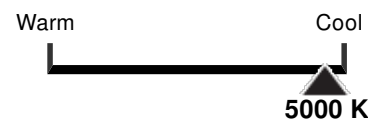

Lighting Facts Per Bulb

Brightness 340 lumens

Estimated Energy Cost \$0.84

per year, based on 3 hrs/day, 11c/kWh.
Energy cost depends on utility rates and light use.

Average Life 9.1 years

Based on 3 hrs/day

Light Appearance

Energy Used 7 watts

Product Information

Features

- Self-ballasted Spiral CFL
- Uses 75% less energy than equivalent incandescent lamps
- Long Life
- Instant On

Product Specifications

Item Number	Technology	UPC	Voltage	Watts	Incandescent Equivalent	Lamp Shape	Base
S5591	Compact Fluorescent	*	120	7	40	Torpedo	Medium
ANSI Base	Lamp Code	Dimmable/Non-Dimmable	Finish	MOL in inches	MOD in inches	Initial Lumens	Average Rated Hours
E26	7ETCFL/50	n/a	n/a	4 13/16	1 25/32	340	10000
Kelvin Temp	Color	CRI	Beam Spread Deg	Pack	Package Type	ENERGY STAR	RoHS Compliant
5000	Natural Light	82	n/a	n/a	Clamshell	n/a	Yes