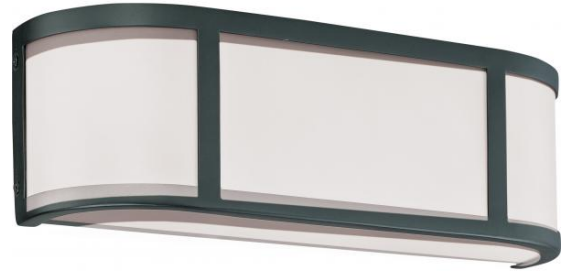

NUVO 60/2972

Odeon - 2 Light Wall Sconce with Satin White Glass

Collection	Odeon
Fixture Type	Vanity & Wall
Category	Wall
Finish	Aged Bronze
Style	Transitional
Number Of Lights	2
Warranty	1 Year Limited

Product Information

Features

- Odeon - Two Light Vanity Fixture
- Width: 15 1/2" Height: 5" Extension: 4 1/4"
- Brushed Nickel / Alabaster Bell
- UL Damp

Product Specifications

Style	Extends	Width	Height	Package Weight	Glass Finish
Transitional	4.25	15.50	5.00	51.41	n/a