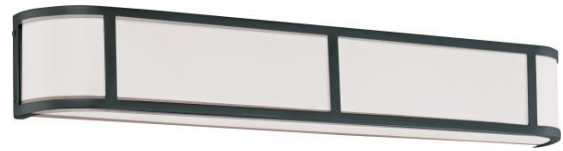

# NUVO 60/2974

Odeon - 4 Light Wall Sconce with Satin White Glass

<b>Collection</b>	Odeon
<b>Fixture Type</b>	Vanity & Wall
<b>Category</b>	Wall
<b>Finish</b>	Aged Bronze
<b>Style</b>	Transitional
<b>Number Of Lights</b>	4
<b>Warranty</b>	1 Year Limited

### Features

- Odeon - Four Light Vanity Fixture
- Width: 32" Height: 5" Extension: 4 1/4"
- Brushed Nickel / Satin White
- UL Damp

## Product Specifications

Style	Extends	Width	Height	Package Weight	Glass Finish
Transitional	4.25	32.00	5.00	16.59	n/a

Bulb Shape	Bulb Type	Bulb Base	Bulb Included	UPC	Replaceable Light Source
A19	Incandescent	Medium	0	*045923629747	Yes