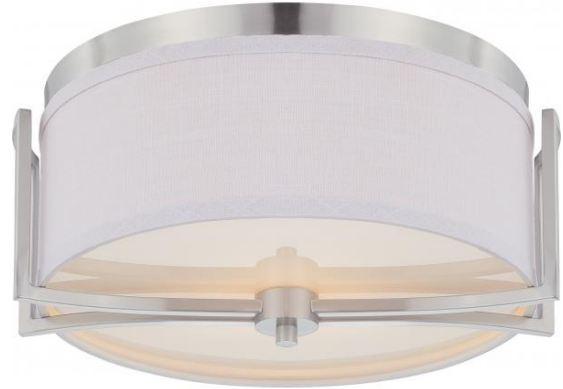

NUVO 60/4761

Gemini - 2 Light Flush Dome Fixture with Slate Gray Fabric Shade

Collection	Gemini
Fixture Type	Close-to-Ceiling
Category	Flush
Finish	Brushed Nickel
Style	Contemporary
Number Of Lights	2
Warranty	1 Year Limited

Product Information

Features

- Gemini - Two Light Flush Dome
- Width: 14 3/4" Height: 7 1/8"
- Old Bronze / Alabaster
- UL Damp

Product Specifications

Style	Extends	Width	Height	Package Weight	Glass Finish
Contemporary	n/a	14.75	7.13	7.5	n/a

Bulb Shape	Bulb Type	Bulb Base	Bulb Included	UPC	Replaceable Light Source
A19	Incandescent	Medium	0	*045923647611	Yes