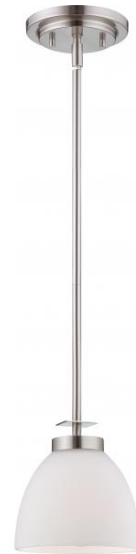

NUVO 60/5015

Bentley - 1 Light Mini Pendant with Frosted Glass

Collection	Bentley
Fixture Type	Pendant
Category	Mini-Pendant
Finish	Brushed Nickel
Style	Contemporary
Number Of Lights	1
Warranty	1 Year Limited

Product Information

Features

- Bentley - One Light Mini Pendant
- Width: 6 5/8" Height: 52 3/4"
- Aged Bronze / White
- UL Dry

Product Specifications

Style	Extends	Width	Height	Package Weight	Glass Finish
Contemporary	n/a	6.63	52.75	5.35	Glass
Bulb Shape	Bulb Type	Bulb Base	Bulb Included	UPC	Replaceable Light Source
A19	Incandescent	Medium	0	*045923350153	Yes