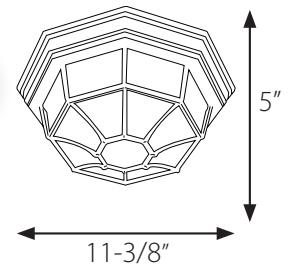

NUVO LIGHTING

Product Information

Ceiling "Spider" Cage

Die Cast / Glass Lens

60-579* - Old bronze

(1) 18W T3 Mini spiral / GU24 base /
2700K included

Dimensions:

Width 11-3/8", Height 5"