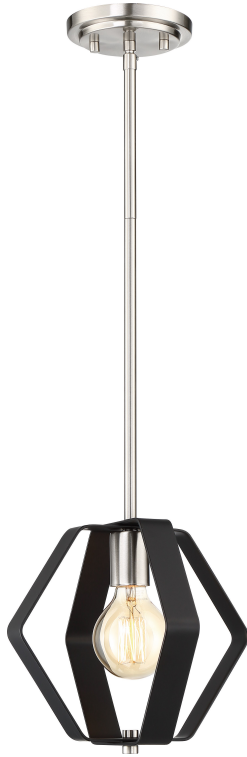

NUVO 60-6391

Zen - 1 Light 10" Pendant; Matte Black Finish with Brushed Nickel Accents

Fixture Type
Pendants 1-Light

Collection
Zen

Style
Transitional

Finish
Matte Black / Brushed Nickel
Accents

Width
10"

Height
10"

Chain
48"

Extension
3.88"

Number of Lights
1-Light

Max Wattage
60 Watts

Bulb Type
G30

Bulb Base
Medium Base

Bulb Included
No

Replaceable Light Source
Yes

Safety Rated
cETLus - Dry

CA Prop-65
Warning

Energy Saver
No

Energy Star
No

UPC
045923663918

Warranty
1-Year Warranty

Wire
12'

Voltage
120 Volts

ZEN

60-6391

60-6392

60-6393

60-6395

60-6396

60-6397