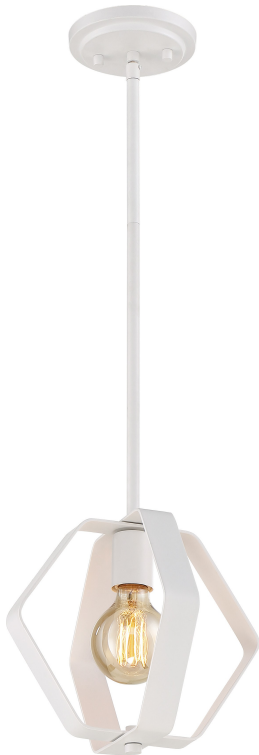

NUVO 60-6395

Zen - 1 Light 10" Pendant; White Finish

Fixture Type Pendants 1-Light	Collection Zen
Style Transitional	Finish White
Width 10"	Height 10"
Chain 48"	Number of Lights 1-Light
Max Wattage 60 Watts	Bulb Type G30
Bulb Base Medium Base	Bulb Included No
Replaceable Light Source Yes	Safety Rated cETLus - Dry
CA Prop-65 Warning	Energy Saver No
Energy Star No	UPC 045923663956
Warranty 1-Year Warranty	Wire 12'
Voltage 120 Volts	

ZEN

60-6391

60-6392

60-6393

60-6395

60-6396

60-6397