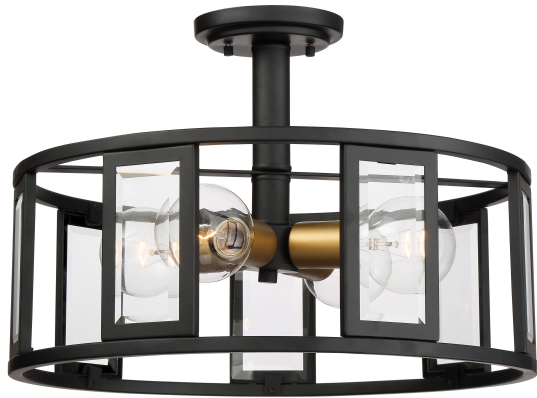

NUVO 60-6413

Payne - 4 Light Semi Flush With Clear Beveled Glass

Fixture Type
Close-To-Ceiling Semi Flush

Collection
Payne

Style
Traditional

Finish
Black

Length
17-1/8"

Width
17-1/8"

Height
11-5/8"

Shade Description
Clear Beveled

Shade Material
Glass

Number of Lights
4-Light

Max Wattage
240 Watts

Wattage
60W

Lamp Type
Incandescent

Bulb Type
G25 Bulb