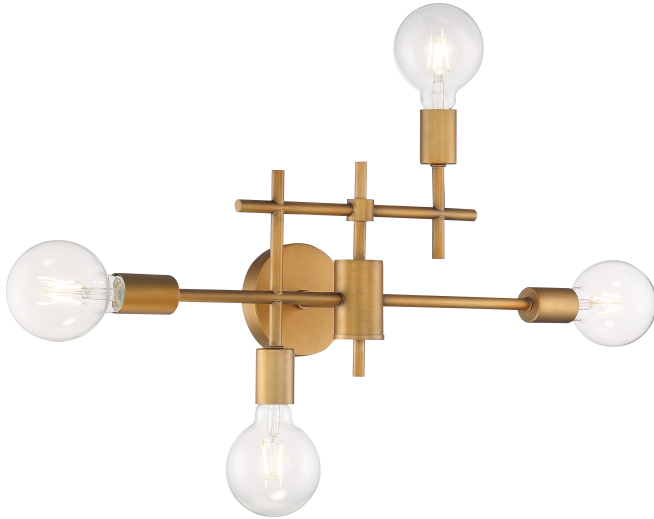

# NUVO 60-6871

Delphi - 4 Light Vanity; Aged Gold Finish

**Fixture Type**  
Vanity & Wall 4-Light

**Collection**  
Delphi

**Finish**  
Aged Gold

**Width**  
22.5"

**Height**  
13.25"

**Extension**  
6"

**Number of Lights**  
4-Lights

**Max Wattage**  
60W

**Wattage**  
60W

**Lamp Type**  
Incandescent

**Bulb Type**  
G25

**Bulb Base**  
Medium

**Bulb Included**  
No

**Replaceable Light Source**  
Yes