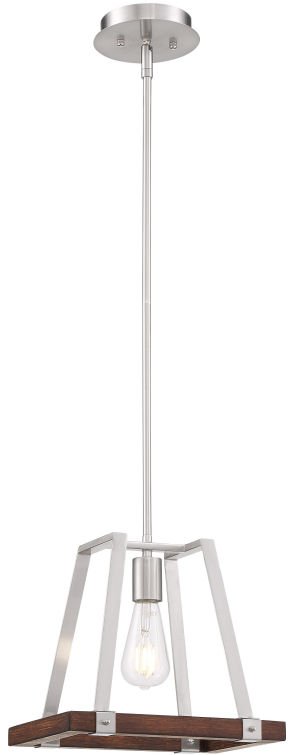

NUVO 60-6882

Outrigger - 1 Light Mini Pendant Fixture; Brushed Nickel and Nutmeg Wood Finish

Fixture Type Mini Pendants	Collection Outrigger
Finish Brushed Nickel / Nutmeg Wood	Length 11.5"
Width 8.5"	Height 10"
Number of Lights 1-Light	Light Source Incandescent
Max Wattage 60W	Wattage 60W
Lamp Type Incandescent	Bulb Type A19
Bulb Base Medium	Bulb Included No
Replaceable Light Source Yes	CA Prop-65 Warning
Energy Saver No	Energy Star No
UPC 045923681578	Warranty 1-Year Warranty
Voltage 120 Volt	RoHS Compliant Yes