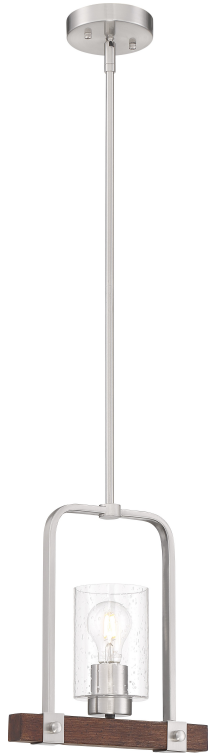

NUVO 60-6965

Arabel - 1 Light Mini Pendant Fixture; Brushed Nickel and Nutmeg Wood Finish with Clear Seeded Glass

Fixture Type Mini Pendants	Collection Arabel
Finish Brushed Nickel / Nutmeg Wood	Length 11"
Width 4"	Height 12.5"
Shade Description Clear Seeded	Shade Material Glass
Number of Lights 1-Light	Light Source Incandescent
Max Wattage 60W	Wattage 60W
Lamp Type Incandescent	Bulb Type A19
Bulb Base Medium	Bulb Included No
Replaceable Light Source Yes	CA Prop-65 Warning
Energy Saver No	Energy Star No
UPC 045923681783	Warranty 1-Year Warranty
Voltage 120 Volt	RoHS Compliant Yes