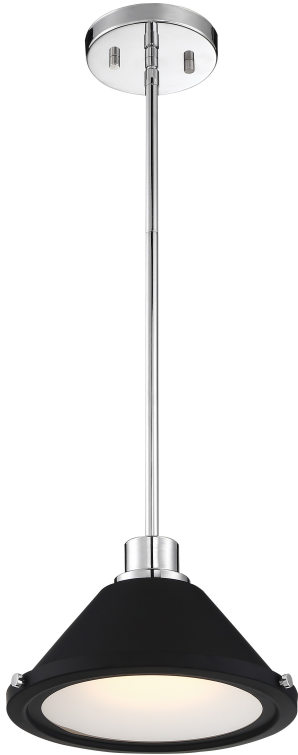

# NUVO 62-1475

Bette - 1 Light LED Mini Pendant; Polished Nickel Finish with Matte Black Metal Shade

**Fixture Type**  
Mini Pendants

**Collection**  
Bette

**Style**  
Contemporary

**Finish**  
Polished Nickel / Matte Black

**Width**  
10.75"

**Height**  
6.25"

**Shade Description**  
Matte Black

**Shade Material**  
Metal

**Number of Lights**  
1-Light

**Light Source**  
Incandescent

**Lumen Output**  
1020

**Max Wattage**  
60 Watts

**Wattage**  
12W

**Lamp Type**  
LED

**Bulb Type**  
LED Module

**Bulb Base**  
Direct Wired

**Bulb Included**  
Yes

**Replaceable Light Source**  
No

**CA Prop-65  
Warning**

**Energy Saver**  
Yes