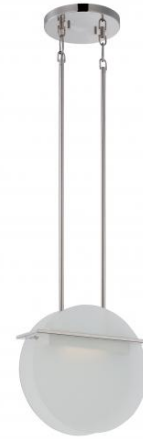

NUVO 62/158

Latitude - 11" LED Pendant

Collection	Latitude
Fixture Type	Pendant
Category	Pendants
Finish	Polished Nickel
Style	Contemporary
Number Of Lights	1
Warranty	3 Year Limited

Product Information

Features

- Latitude - 11" LED Pendant
- Width: 11 1/4" Height: 56" Extension: 7"
- Brushed Nickel / Frosted
- UL Dry

Product Specifications

Style	Extends	Width	Height	Package Weight	Glass Finish
Contemporary	n/a	11.25	56.00	10.23	Glass

Bulb Shape	Bulb Type	Bulb Base	Bulb Included	UPC	Replaceable Light Source
n/a	LED	n/a	0	*045923321580	No