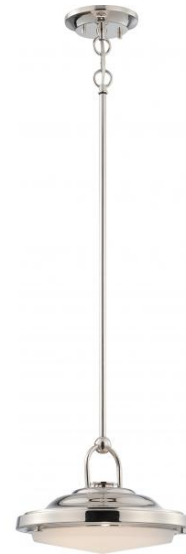

# NUVO 62/175

Sawyer - LED Pendant

<b>Collection</b>	Sawyer
<b>Fixture Type</b>	Pendant
<b>Category</b>	Mini-Pendant
<b>Finish</b>	Polished Nickel
<b>Style</b>	Contemporary
<b>Number Of Lights</b>	1
<b>Warranty</b>	3 Year Limited

### Features

- Sawyer - LED Pendant
- Width: 11 3/4" Height: 59 3/4"
- Vintage Bronze / Auburn Beige
- UL Dry

## Product Specifications

Style	Extends	Width	Height	Package Weight	Glass Finish
Contemporary	n/a	11.75	59.75	8.84	Glass

Bulb Shape	Bulb Type	Bulb Base	Bulb Included	UPC	Replaceable Light Source
Circular LED Module	LED	Connector	1	*045923321757	No