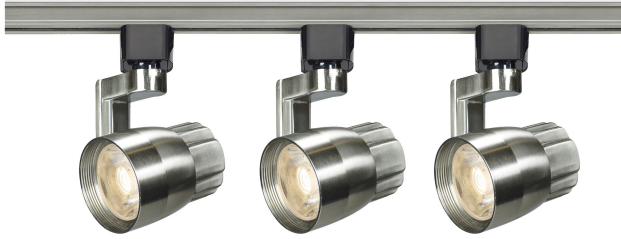

NUVO TK427

Angle Arm Brushed Nickel 3 Light LED Track Kit

Fixture Type
Track Lighting Kits

Style
Transitional

Shade Material
Steel

Light Source
LED

Wattage
36 Watts

Bulb Type
Circular LED Module

Finish
Brushed Nickel

Number of Modules
1-Module

Lumen Output
2460 Lumens

Lamp Type
LED

Bulb Base
Connector

Replaceable Light Source
No

Energy Saver
Yes

UPC
045923434273