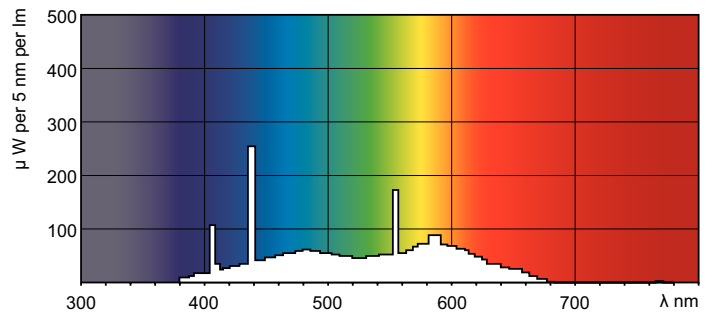

TL-D Standard Colours

TL-D 18W/54-765 1SL/25

TL-D Standard Colors lamps (tube diameter of 26 mm) create atmospheres from warm white to cool daylight. Lamps with moderate efficacy and color rendering.

Product data

Dimensional drawing

TL-D 18W/54-765

Product	D	A	B	B	C
TL-D 18W/54-765 1SL/25	28 mm	589.8 mm	596.9 mm	594.5 mm	604 mm

Photometric data

Lightcolor /54-765

Lightcolor /54-765