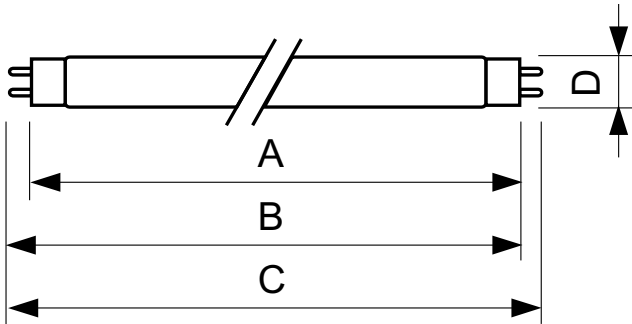

General Information	
Cap-Base	G13 [Medium Bi-Pin Fluorescent]
Life To 10% Failures (Nom)	10000 h
Life To 50% Failures (Nom)	13000 h

Light Technical	
Color Code	54-765
Luminous Flux (Nom)	1050 lm
Color Designation	Cool Daylight
Lumen Maintenance 10000 h (Nom)	75 %
Lumen Maintenance 2000 h (Nom)	90 %
Lumen Maintenance 5000 h (Nom)	80 %
Chromaticity Coordinate X (Nom)	315
Chromaticity Coordinate Y (Nom)	341
Correlated Color Temperature (Nom)	6200 K
Color Rendering Index (Nom)	72

Operating and Electrical	
Power (Rated) (Nom)	18.0 W
Lamp Current (Nom)	0.360 A
Voltage (Nom)	59 V

Controls and Dimming	
Dimmable	Yes

Approval and Application	
Energy Efficiency Label (EEL)	B
Mercury (Hg) Content (Nom)	8.0 mg
Energy Consumption kWh/1000 h	22 kWh

Product Data	
Full product code	871150095043740
Order product name	TL-D 18W/54-765 1SL/25
EAN/UPC - Product	8711500950437
Order code	928048005422
Numerator - Quantity Per Pack	1
Numerator - Packs per outer box	25
Material Nr. (12NC)	928048005422
Net Weight (Piece)	71.000 g
ILCOS Code	FD-18/62/2A-E-G13

Dimensional drawing

TL-D 18W/54-765

Product	D	A	B	B	C
TL-D 18W/54-765 1SL/25	28 mm	589.8 mm	596.9 mm	594.5 mm	604 mm

Photometric data

Lightcolor /54-765

Lightcolor /54-765