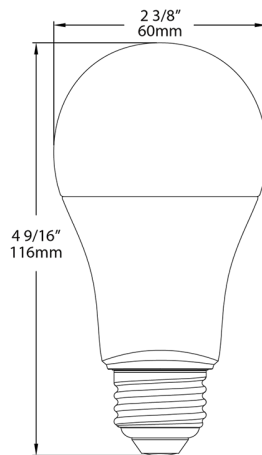

Shipping Information

Case Dimensions:

15.4 x 5.2 x 4.9

Pallet Quantity of Pieces:

2016

Pallet Dimensions:

47.24 x 39.37 x 45.67

Construction

MOL:

4.57"

MOD:

2.36"

Dimensions

Features

A-line bulbs replace conventional halogen and incandescent bulbs

Produces 80 CRI, ideal for general lighting applications