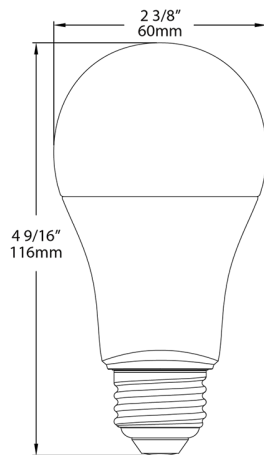

Shipping Information

Case Dimensions:

15.4 x 5.2 x 4.9

Pallet Quantity of Pieces:

2016

Pallet Dimensions:

47.24 x 39.37 x 45.67

Construction

MOL:

4.57"

MOD:

2.36"

Dimensions

Features

A-line bulbs replace conventional halogen and incandescent bulbs

Produces 80 CRI, ideal for general lighting applications