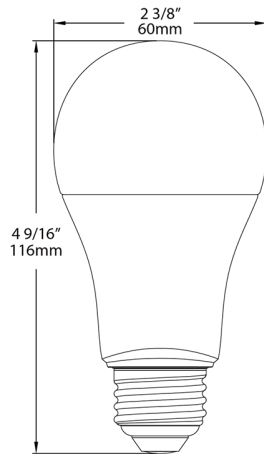

Shipping Information

Case Dimensions:

15.4 x 5.2 x 4.9

Pallet Quantity of Pieces:

2016

Pallet Dimensions:

47.24 x 39.37 x 45.67

Construction

MOL:

4.57"

MOD:

2.36"

Dimensions

Features

A-line bulbs replace conventional halogen and incandescent bulbs

Produces 80 CRI, ideal for general lighting applications