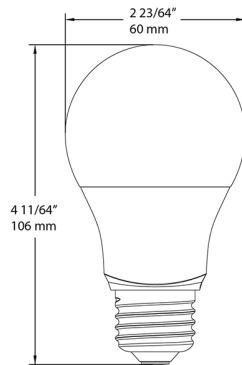

Shipping Information

Case Dimensions:

15.4 x 5.2 x 4.9

Pallet Quantity of Pieces:

2016

Pallet Dimensions:

47.24 x 39.37 x 45.67

Construction

MOL:

4.17"

MOD:

2.36"

Dimensions

Features

A-line bulbs replace conventional halogen and incandescent bulbs

Produces 80 CRI, ideal for general lighting applications