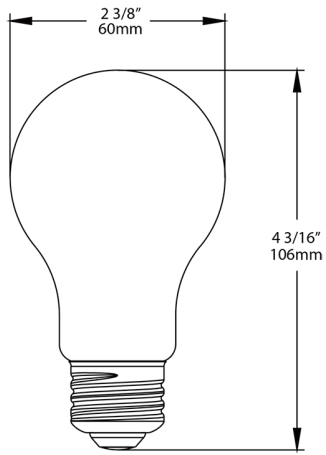

3 years

**Optical**

**Beam Angle:**

360°

**Shipping Information**

**Case Dimensions:**

10.83 x 8.15 x 5.12

**Pallet Quantity of Pieces:**

1512

**Pallet Dimensions:**

38.43 x 44.02 x 37.2

**Construction**

**MOL:**

4.17"

**MOD:**

2.36"

**Dimensions**

**Features**

Available in classic candle, globe, A and Edison shapes

Lasts up to 13.7 years at 3 hours per day

Suitable for use in enclosed fixtures