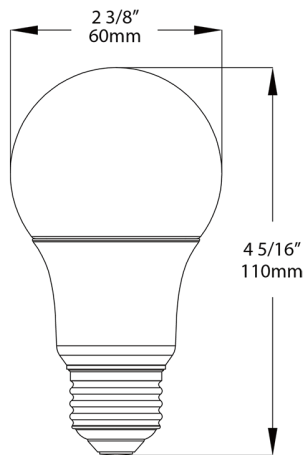

Shipping Information

Case Dimensions:

10 x 7.559 x 5.118

Pallet Quantity of Pieces:

2592

Pallet Dimensions:

45.35 x 40 x 46.06

Construction

MOL:

4.41"

MOD:

2.4"

Dimensions

Features

A-line bulbs replace conventional halogen and incandescent bulbs

Produces 80 CRI, ideal for general lighting applications