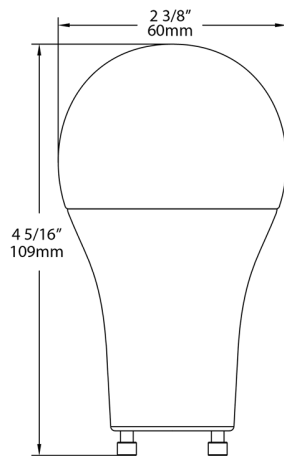

Beam Angle:

230°

Shipping Information

Case Dimensions:

15.4 x 5.2 x 4.9

Pallet Quantity of Pieces:

2016

Pallet Dimensions:

47.24 x 39.37 x 45.67

Construction

MOL:

4.29"

MOD:

2.36"

Dimensions

Features