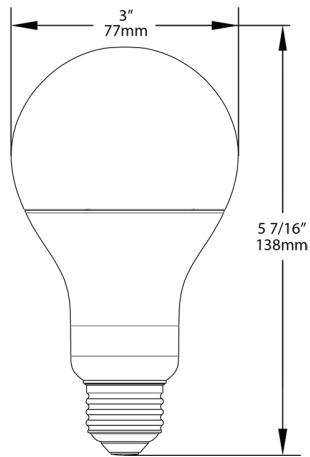

100W Incandescent A21

Warranty:

3 years

Optical

Beam Angle:

230°

Shipping Information

Case Dimensions:

13.622 x 10.276 x 6.220

Pallet Quantity of Pieces:

960

Pallet Dimensions:

41.1 x 34.17 x 49.76

Construction

MOL:

5.51"

MOD:

3.07"

Dimensions

Features

Available in classic candle, globe, A and Edison shapes

Offered in both clear and frosted models

Lasts up to 13.7 years at 3 hours per day