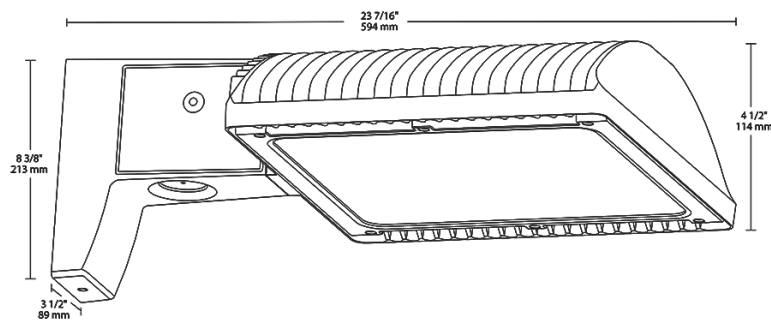

Technical Specifications (continued)

Other

Patents:

The ALED design is protected by patents in the U.S. Pat. 668,370, Canada Pat. 144956, China ZL201230100154.X, and Mexico Pat. 38423. Pending patents in Taiwan.

Warranty:

RAB warrants that our LED products will be free from defects in materials and workmanship for a period of five (5) years from the date of delivery to the end user, including coverage of light output, color stability, driver performance and fixture finish. RAB's warranty is subject to all terms and conditions found at

Equivalency:

Equivalent to 250W Metal Halide

Buy American Act Compliance:

RAB values USA manufacturing! Upon request, RAB may be able to manufacture this product to be compliant with the Buy American Act (BAA). Please contact customer service to request a quote for the product to be made BAA compliant.

Optical

BUG Rating:

B1 U0 G2

Dimensions

Features

66% energy cost savings vs. HID

100,000-hour LED lifespan

5-Year, No Compromise Fixture Warranty and 10-Year, No Compromise Lightcloud Warranty