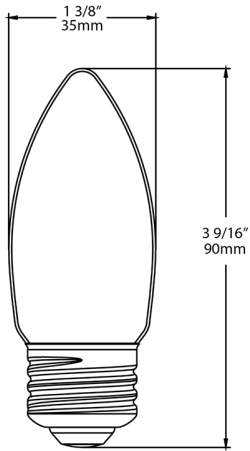

3 years

Optical

Beam Angle:

360°

Shipping Information

Case Dimensions:

6.5 x 4.92 x 4.72

Pallet Quantity of Pieces:

5088

Pallet Dimensions:

38.43 x 46.3 x 39.37

Construction

MOL:

3.54"

MOD:

1.38"

Dimensions

Features

Available in classic candle, globe, A and Edison shapes

Lasts up to 13.7 years at 3 hours per day

Suitable for use in enclosed fixtures