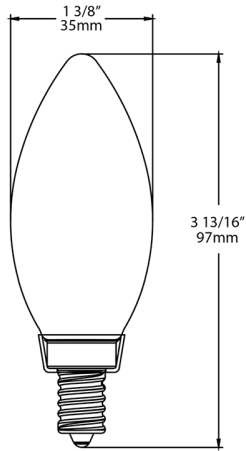

3 years

Optical

Beam Angle:

360°

Shipping Information

Case Dimensions:

6.5 x 4.92 x 4.72

Pallet Quantity of Pieces:

5088

Pallet Dimensions:

38.43 x 46.3 x 39.37

Construction

MOL:

3.82"

MOD:

1.38"

Dimensions

Features

Available in classic candle, globe, A and Edison shapes

Offered in both clear and frosted models

Lasts up to 13.7 years at 3 hours per day