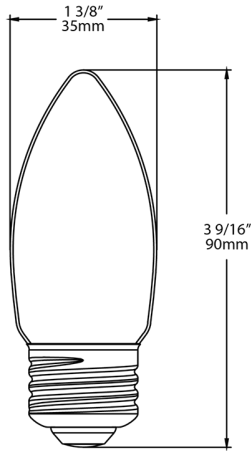

3 years

Optical

Beam Angle:

360°

Shipping Information

Case Dimensions:

6.5 x 4.92 x 4.72

Pallet Quantity of Pieces:

5088

Pallet Dimensions:

38.43 x 46.3 x 39.37

Construction

MOL:

3.54"

MOD:

1.38"

Dimensions

Features

Available in classic candle, globe, A and Edison shapes

Offered in both clear and frosted models

Lasts up to 13.7 years at 3 hours per day