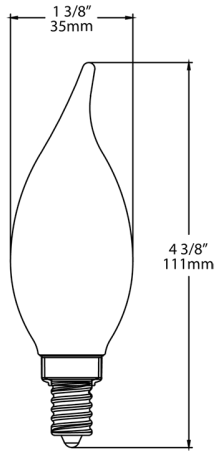

3 years

Optical

Beam Angle:

360°

Shipping Information

Case Dimensions:

6.5 x 4.92 x 5.12

Pallet Quantity of Pieces:

4452

Pallet Dimensions:

38.43 x 46.3 x 37.2

Construction

MOL:

4.37"

MOD:

1.38"

Dimensions

Features

Available in classic candle, globe, A and Edison shapes

Offered in both clear and frosted models

Lasts up to 13.7 years at 3 hours per day