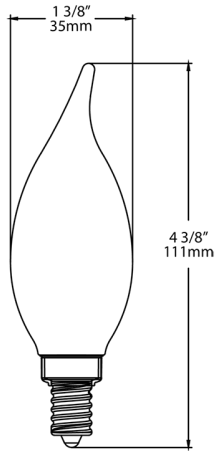

3 years

Optical

Beam Angle:

360°

Shipping Information

Case Dimensions:

6.5 x 4.92 x 5.12

Pallet Quantity of Pieces:

4452

Pallet Dimensions:

38.43 x 46.3 x 37.2

Construction

MOL:

4.37"

MOD:

1.38"

Dimensions

Features

Available in classic candle, globe, A and Edison shapes

Offered in both clear and frosted models

Lasts up to 13.7 years at 3 hours per day