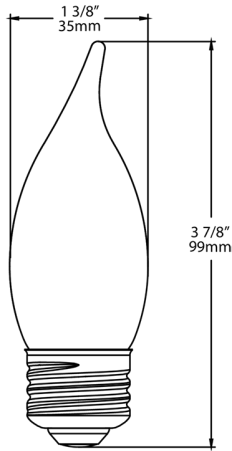

3 years

Optical

Beam Angle:

360°

Shipping Information

Case Dimensions:

6.5 x 4.92 x 5.12

Pallet Quantity of Pieces:

4452

Pallet Dimensions:

38.43 x 46.3 x 37.2

Construction

MOL:

3.9"

MOD:

1.38"

Dimensions

Features

Available in classic candle, globe, A and Edison shapes

Lasts up to 13.7 years at 3 hours per day

Suitable for use in enclosed fixtures