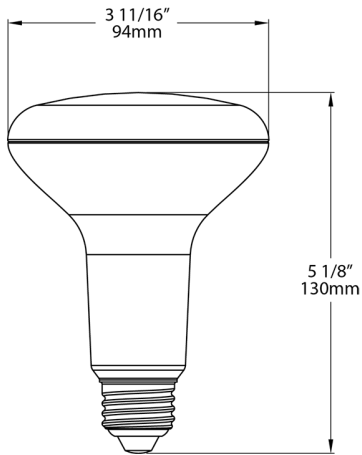

11.97 x 7.99 x 6.5

Pallet Quantity of Pieces:

600

Pallet Dimensions:

47.87 x 39.96 x 38.98

Construction

MOL:

5.12"

MOD:

3.7"

Dimensions

Features

Reflectors replace incandescent and halogen BR reflector lamps

Dimmable LED with a 25,000-hour lifespan

Wide 120° beam angle is well suited for general lighting applications

90 CRI